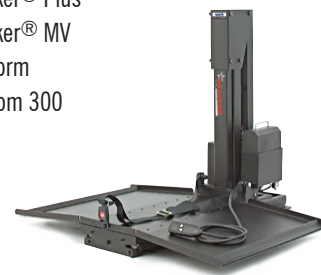

SPECIFICATIONS

Weight capacity	300 lbs.
Maximum speed	Up to 5 mph
Ground clearance	3"
Turning radius	21"
Overall length	38" without front riggings
Overall width	24.75"
Wheels	Drive: 14"
Front casters	6" solid
Rear casters	8" solid
Suspension	Limited
Drive train	Two-motor, mid-wheel drive
Braking system	Intelligent braking (electronic, regenerative disc brakes)
Standard electronics	60 amp controller
Specialty controls	N/A
Battery charger	Off-board, 5 amp
Per-charge range	Up to 15 miles
Battery requirements	(2) 12 volt, deep cycle
Battery size	NF-22
Battery weight	38 lbs. each
Base weight	105 lbs.
Seat weight	37 lbs. (medium-back)
Max. seat dimensions	20" x 20"
Warranty	5-year limited warranty on frame; 1-year limited warranty on electronics; 1-year limited warranty on drive motors

COLOR CHOICES

MODELS

Jazzy Select 14-C
Jazzy Select 14-SS

FEATURES

- Patented mid-wheel drive design for tight space maneuverability
- 14" knobby tires and optimum weight distribution provide superior traction
- NF-22 batteries for maximum range
- 5 amp, off-board charger

OPTIONS

- Depth adjustable high-back seat with headrest
- High-back seat with solid seat pan
- Cup holder
- Weather cover
- Rear basket
- Oxygen tank holder
- Cane/crutch holder
- Walker holder

RECOMMENDED LIFTS

Silver Star®
Lifts & Ramps

- Backpacker® Plus
- Backpacker® MV
- Full Platform
- Silver Boom 300

Pride®
Mobility Products Corp.

800-800-8586 (US) ▪ 888-570-1113 (Canada)
Visit us on the web: www.pridemobility.com

The information contained herein is correct at the time of publication; we reserve the right to alter specifications without prior notice. Speed and range vary with user weight, terrain type, battery charge, battery condition and tire pressure. Due to manufacturing tolerances and continual product improvement, length, width, turning radius and ground clearance can be subject to variance of + or - 3%.